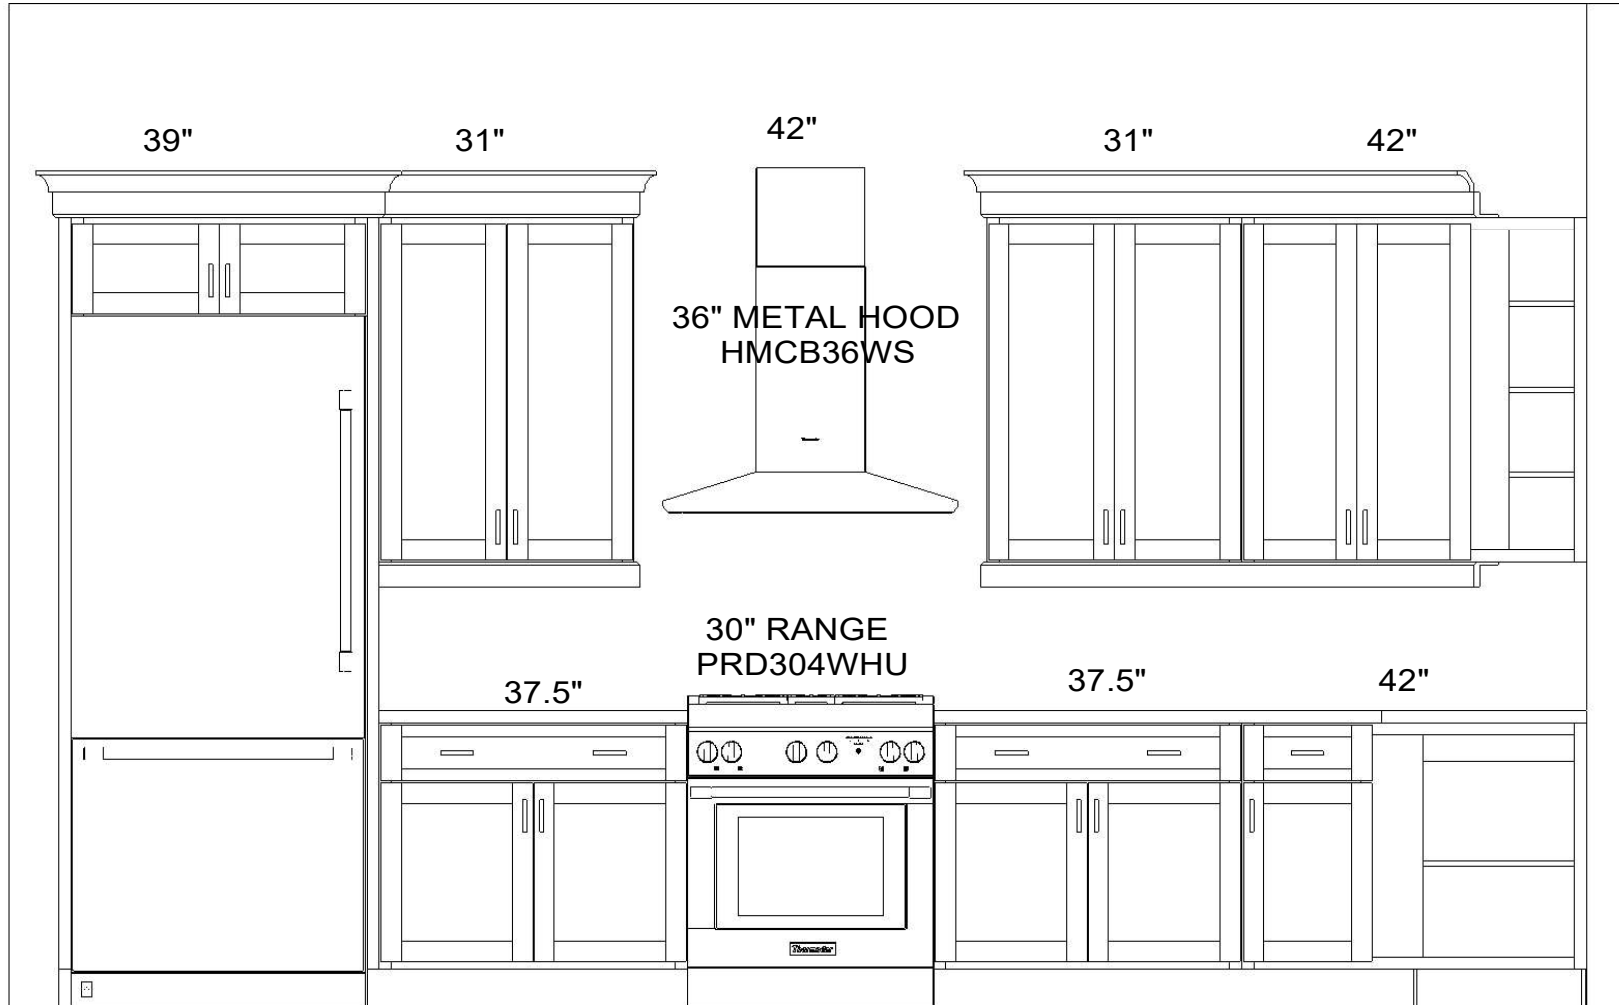

Designed : 1/5/2021
Printed: 5/24/2022

WALL B

ISLAND

Note: This drawing is an artistic interpretation of the general appearance of the design. It is not meant to be an exact rendition.

Designed : 1/5/2021
Printed: 5/24/2022

WALL A

36" FRIDGE
T36BB920SS

36" METAL HOOD
HMCB36WS

30" RANGE
PRD304WHU

Note: This drawing is an artistic interpretation of the general appearance of the design. It is not meant to be an exact rendition.