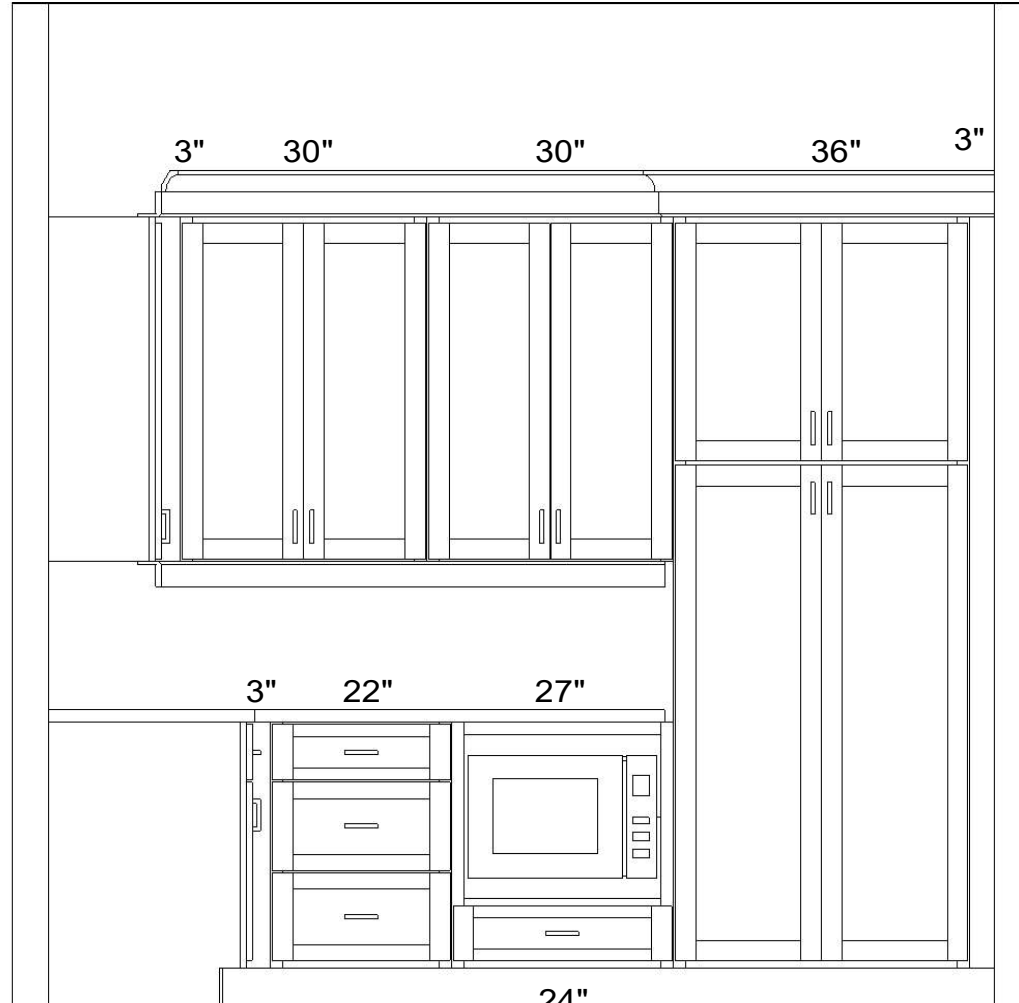

WALL A

36" FRIDGE
T36BB920SS

36" METAL HOOD
HMCB36WS

30" RANGE
PRD304WHU

Note: This drawing is an artistic interpretation of the general appearance of the design. It is not meant to be an exact rendition.

Designed : 1/5/2021
Printed: 5/24/2022

WALL B

4 PULLOUTS
IN PANTRY

24"
MICROWAVE
MD24WS

Note: This drawing is an artistic interpretation of the general appearance of the design. It is not meant to be an exact rendition.