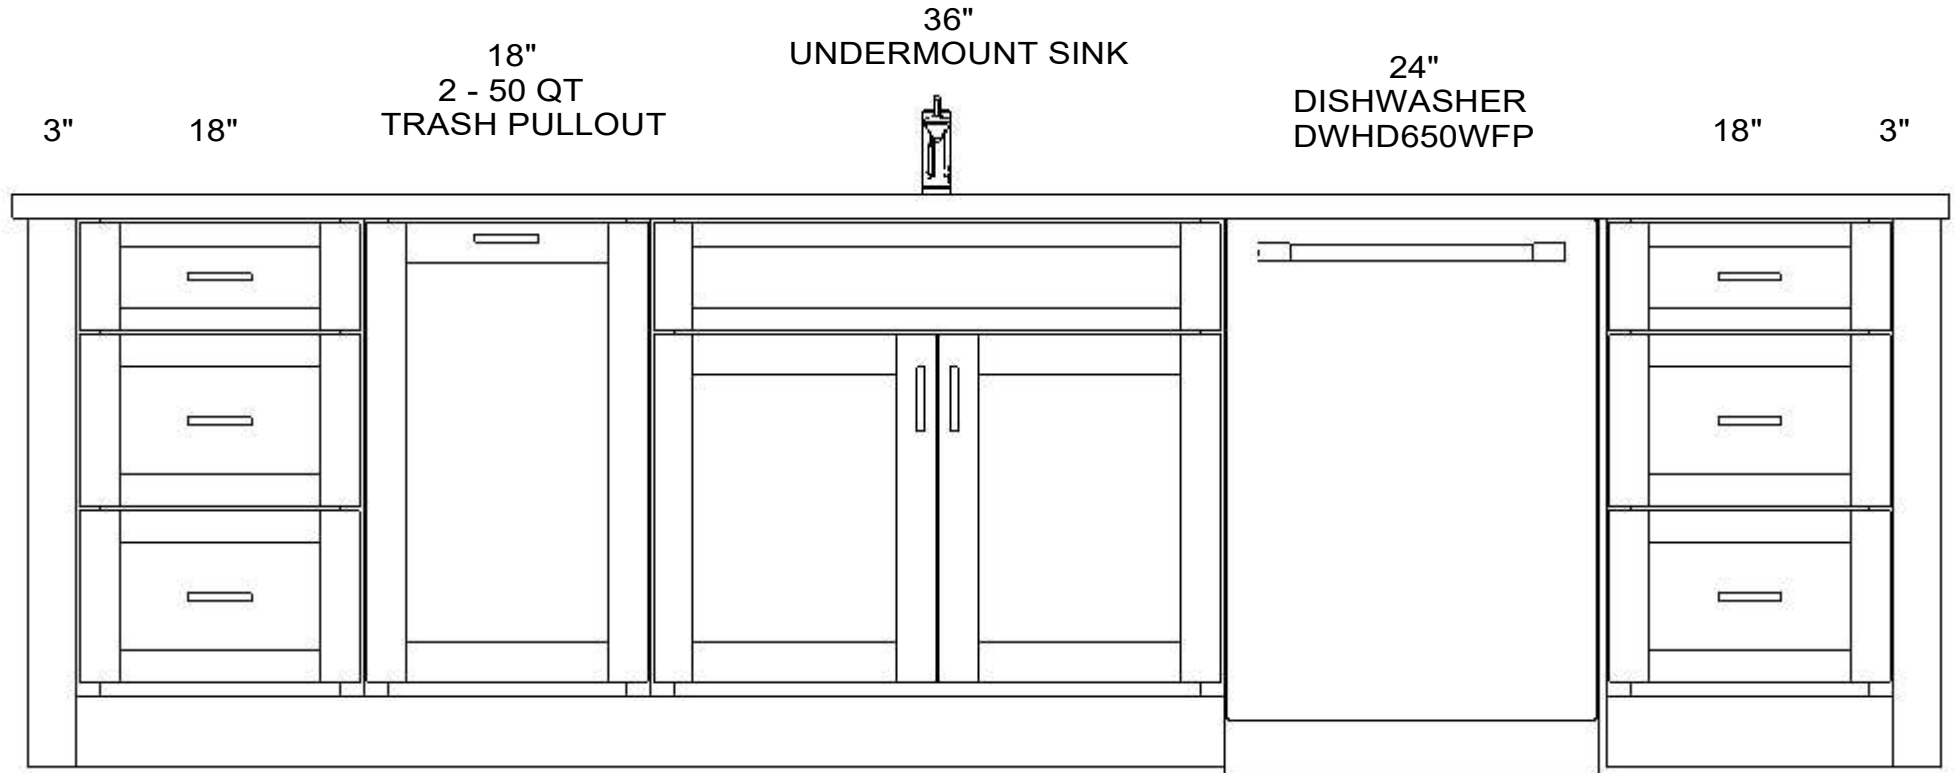

ISLAND

Note: This drawing is an artistic interpretation of the general appearance of the design. It is not meant to be an exact rendition.

Designed : 1/5/2021
Printed: 5/24/2022