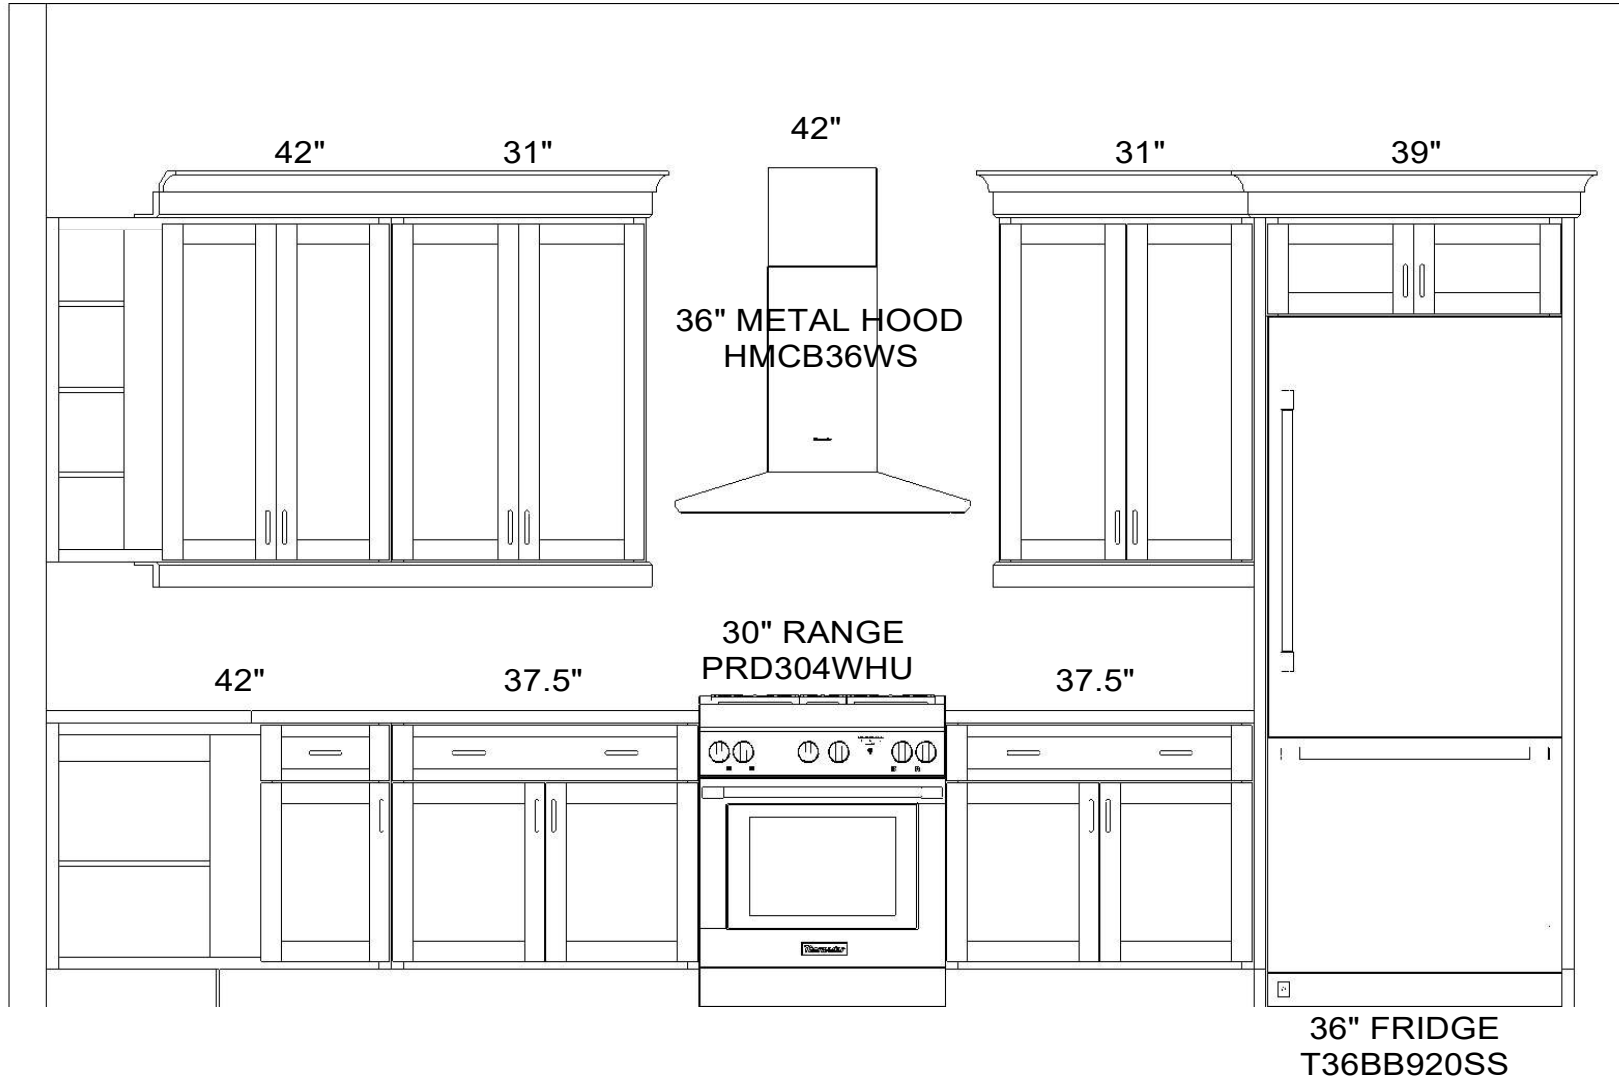

WALL A

Note: This drawing is an artistic interpretation of the general appearance of the design. It is not meant to be an exact rendition.

Designed :9/18/2020
Printed: 5/23/2022

WALL B

Note: This drawing is an artistic interpretation of the general appearance of the design. It is not meant to be an exact rendition.

Designed :9/18/2020
Printed: 5/23/2022

ISLAND

36"
UNDERMOUNT SINK

18"
2 - 50 QT
TRASH PULLOUT

24"
DISHWASHER
DWHD650WFP

3"

18"

18"