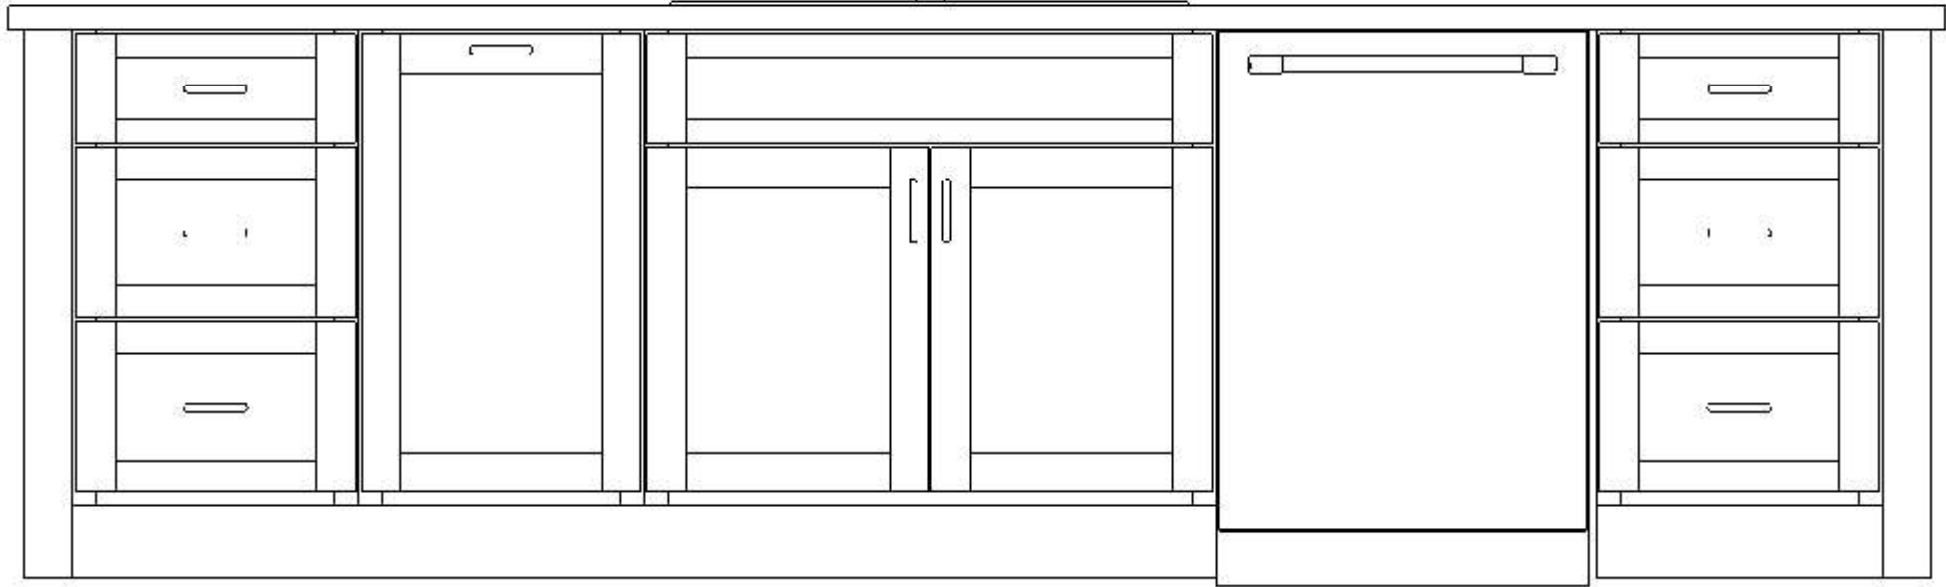

ISLAND

36"
UNDERMOUNT SINK

18"
2 - 50 QT
TRASH PULLOUT

24"
DISHWASHER
DWHD650WFP

3"

18"

18"

3"

Note: This drawing is an artistic interpretation of the general appearance of the design. It is not meant to be an exact rendition.

Designed :9/18/2020
Printed: 5/23/2022