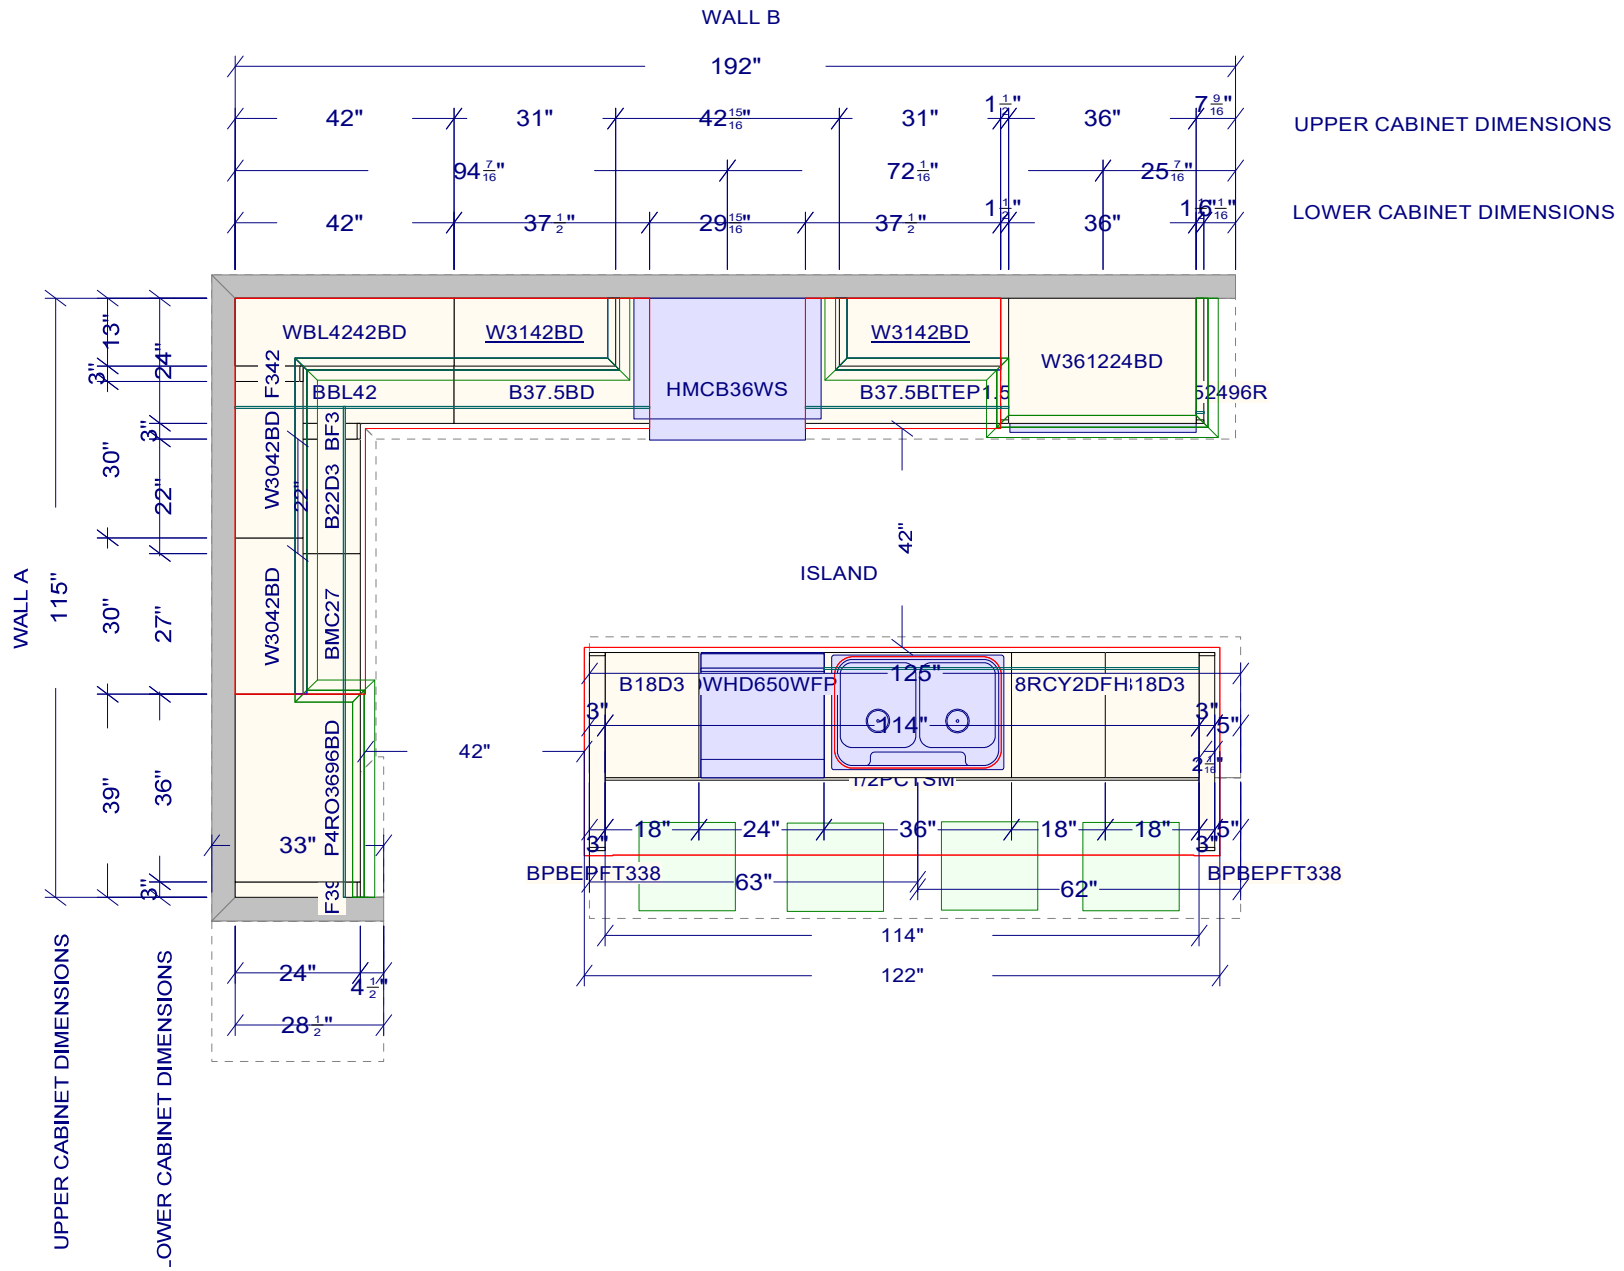

WALL A

Note: This drawing is an artistic interpretation of the general appearance of the design. It is not meant to be an exact rendition.

Designed :9/18/2020
Printed: 5/23/2022

WALL B

Note: This drawing is an artistic interpretation of the general appearance of the design. It is not meant to be an exact rendition.

Designed :9/18/2020
Printed: 5/23/2022

ISLAND

36"
UNDERMOUNT SINK

18"
2 - 50 QT
TRASH PULLOUT

24"
DISHWASHER
DWHD650WFP

3"

18"

18"

3"

Note: This drawing is an artistic interpretation of the general appearance of the design. It is not meant to be an exact rendition.

Designed :9/18/2020
Printed: 5/23/2022

Note: This drawing is an artistic interpretation of the general appearance of the design. It is not meant to be an exact rendition.