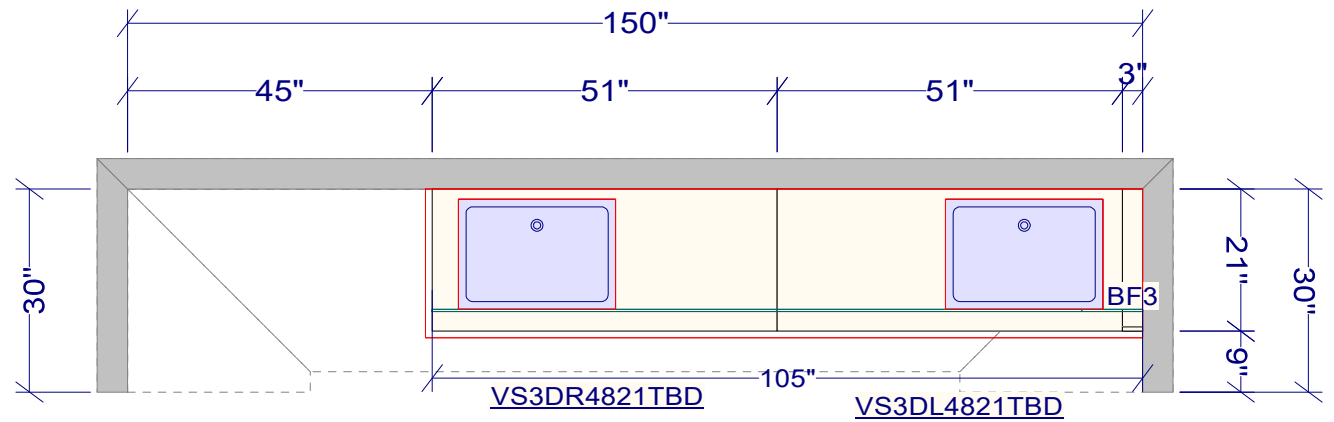

GUEST BATH

Note: This drawing is an artistic interpretation of the general appearance of the design. It is not meant to be an exact rendition.

ELEVATIONS Designed : 1/5/2021
Printed: 5/18/2022

CABINETRY & DESIGN BY **GBS**

GUEST BATH

MASTER BATH

Note: This drawing is an artistic interpretation of the general appearance of the design. It is not meant to be an exact rendition.

ELEVATIONS
CABINETS & DESIGN BY **GBS**
Designed : 1/5/2021
Printed: 5/18/2022