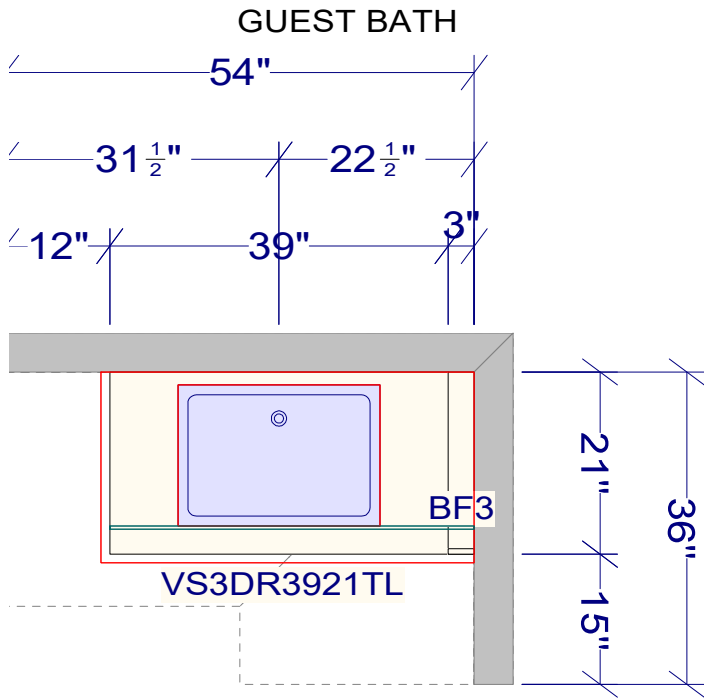

Designed :10/21/2020
Printed: 5/25/2022

MASTER BATH

Note: This drawing is an artistic interpretation of the general appearance of the design. It is not meant to be an exact rendition.

Designed : 10/21/2020
Printed: 5/25/2022

GUEST BATH

Note: This drawing is an artistic interpretation of the general appearance of the design. It is not meant to be an exact rendition.

Designed : 10/21/2020
Printed: 5/25/2022

Note: This drawing is an artistic interpretation of the general appearance of the design. It is not meant to be an exact rendition.