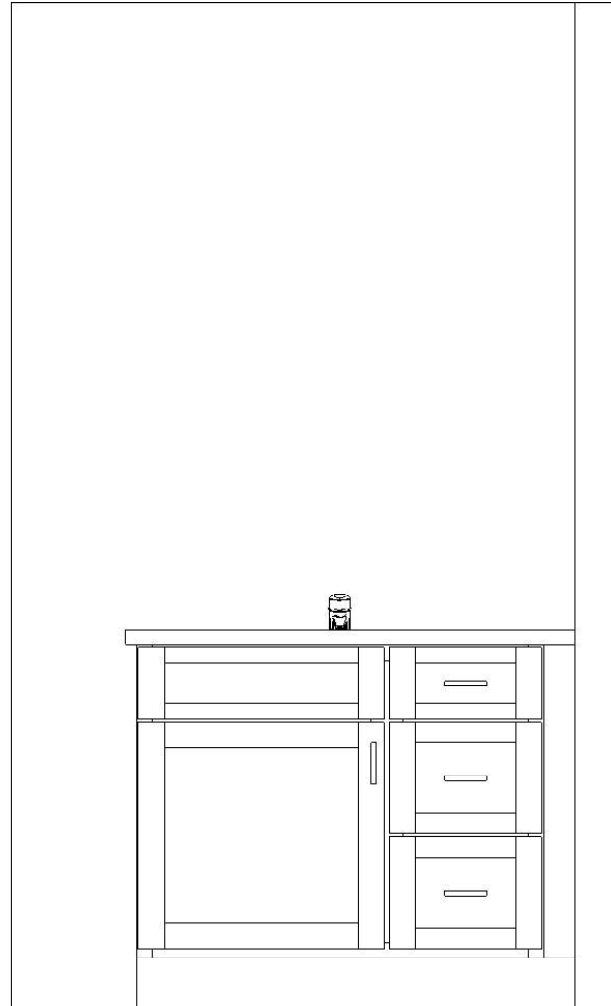

GUEST BATH

Note: This drawing is an artistic interpretation of the general appearance of the design. It is not meant to be an exact rendition.

Designed : 10/21/2020
Printed: 5/25/2022